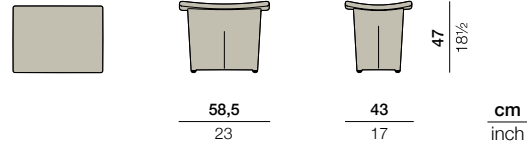

DAYDREAM

Side table

Design by **Richard Frinier** | Item code: **023038** | Weight **4,8 kg/11 lbs** | Volume **0,19 m³/6,7 cu ft**

Measurements

Collection: Original, spirited and charming, DAYDREAM is pure DEDON DNA, adding character to any setting, indoors or out. With its undulating lines, Viennese cane-weaving pattern and generous proportions, the four-poster canopy daybed is perfect for laying about, solo or with loved ones, reading a book, sipping a glass, conversing, having a splash or drifting in and out of dreams.

Side table: Covered in hand-woven DEDON Fiber, this convenient side table features the same flowing lines and open, elegant Viennese cane-weaving pattern as the daybed.

Frame: Aluminum

Finishing: Electrostatic powder-coated in a color similar to that of the DEDON Fiber.

Characteristics: Dreamy, imaginative, romantic, distinctive, relaxing

Frame maintenance: Clean with a soft cloth and warm water.

Fiber standard/powder coating combination

177
citrine

+

145
ginger

Cover

56023038000

To learn more about DEDON, our collections and warranty policy, please visit our website –

[dedon.de](https://www.dedon.de)

0922

DEDON