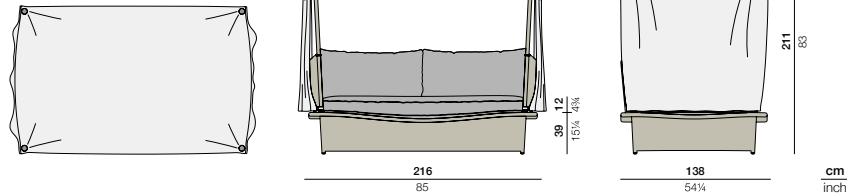

DAYDREAM

Daybed

Design by **Richard Frinier** | Item code: **023025** | Weight **48 kg/106 lbs** | Volume **6,3 m³/222,48 cu ft** | COM (Customer Own Material): **6,5 m/7,1 yd** (plain fabric only)

Measurements

Collection: Original, spirited and charming, DAYDREAM is pure DEDON DNA, adding character to any setting, indoors or out. With its undulating lines, Viennese cane-weaving pattern and generous proportions, the four-poster canopy daybed is perfect for laying about, solo or with loved ones, reading a book, sipping a glass, conversing, having a splash or drifting in and out of dreams.

Daybed: With its elegant seat, side rest, backrest, poles and canopy, the supremely comfortable daybed brings a touch of fantasy to any garden setting.

Frame: Aluminum

Finishing: Electrostatic powder-coated in a color similar to that of the DEDON Fiber.

Canopy: The DAYDREAM canopy fabric is made of 90% polyester and 10% linen.

Characteristics: Dreamy, imaginative, romantic, distinctive, relaxing

Frame maintenance: Clean with a soft cloth and warm water.

Cushion maintenance: All cushion covers can be removed and washed.

Fiber standard/powder coating combination

177
citrine

+

145
ginger

Cushion

DRY+ PLUSH SEAT CUSHION
+ 2 DRY+ PLUSH BACK CUSHION
incl. anti-slip
95023225

Deco cushions

Recommended number of deco cushions
3× 60 × 60 cm 95050084
1× 50 × 50 cm 95050082
3× 40 × 40 cm 95050081

Cover

Please note that the DAYDREAM protective cover only covers the seat and back cushions.
56023025000

To learn more about DEDON, our collections and warranty policy, please visit our website –

dedon.de

0922

DEDON