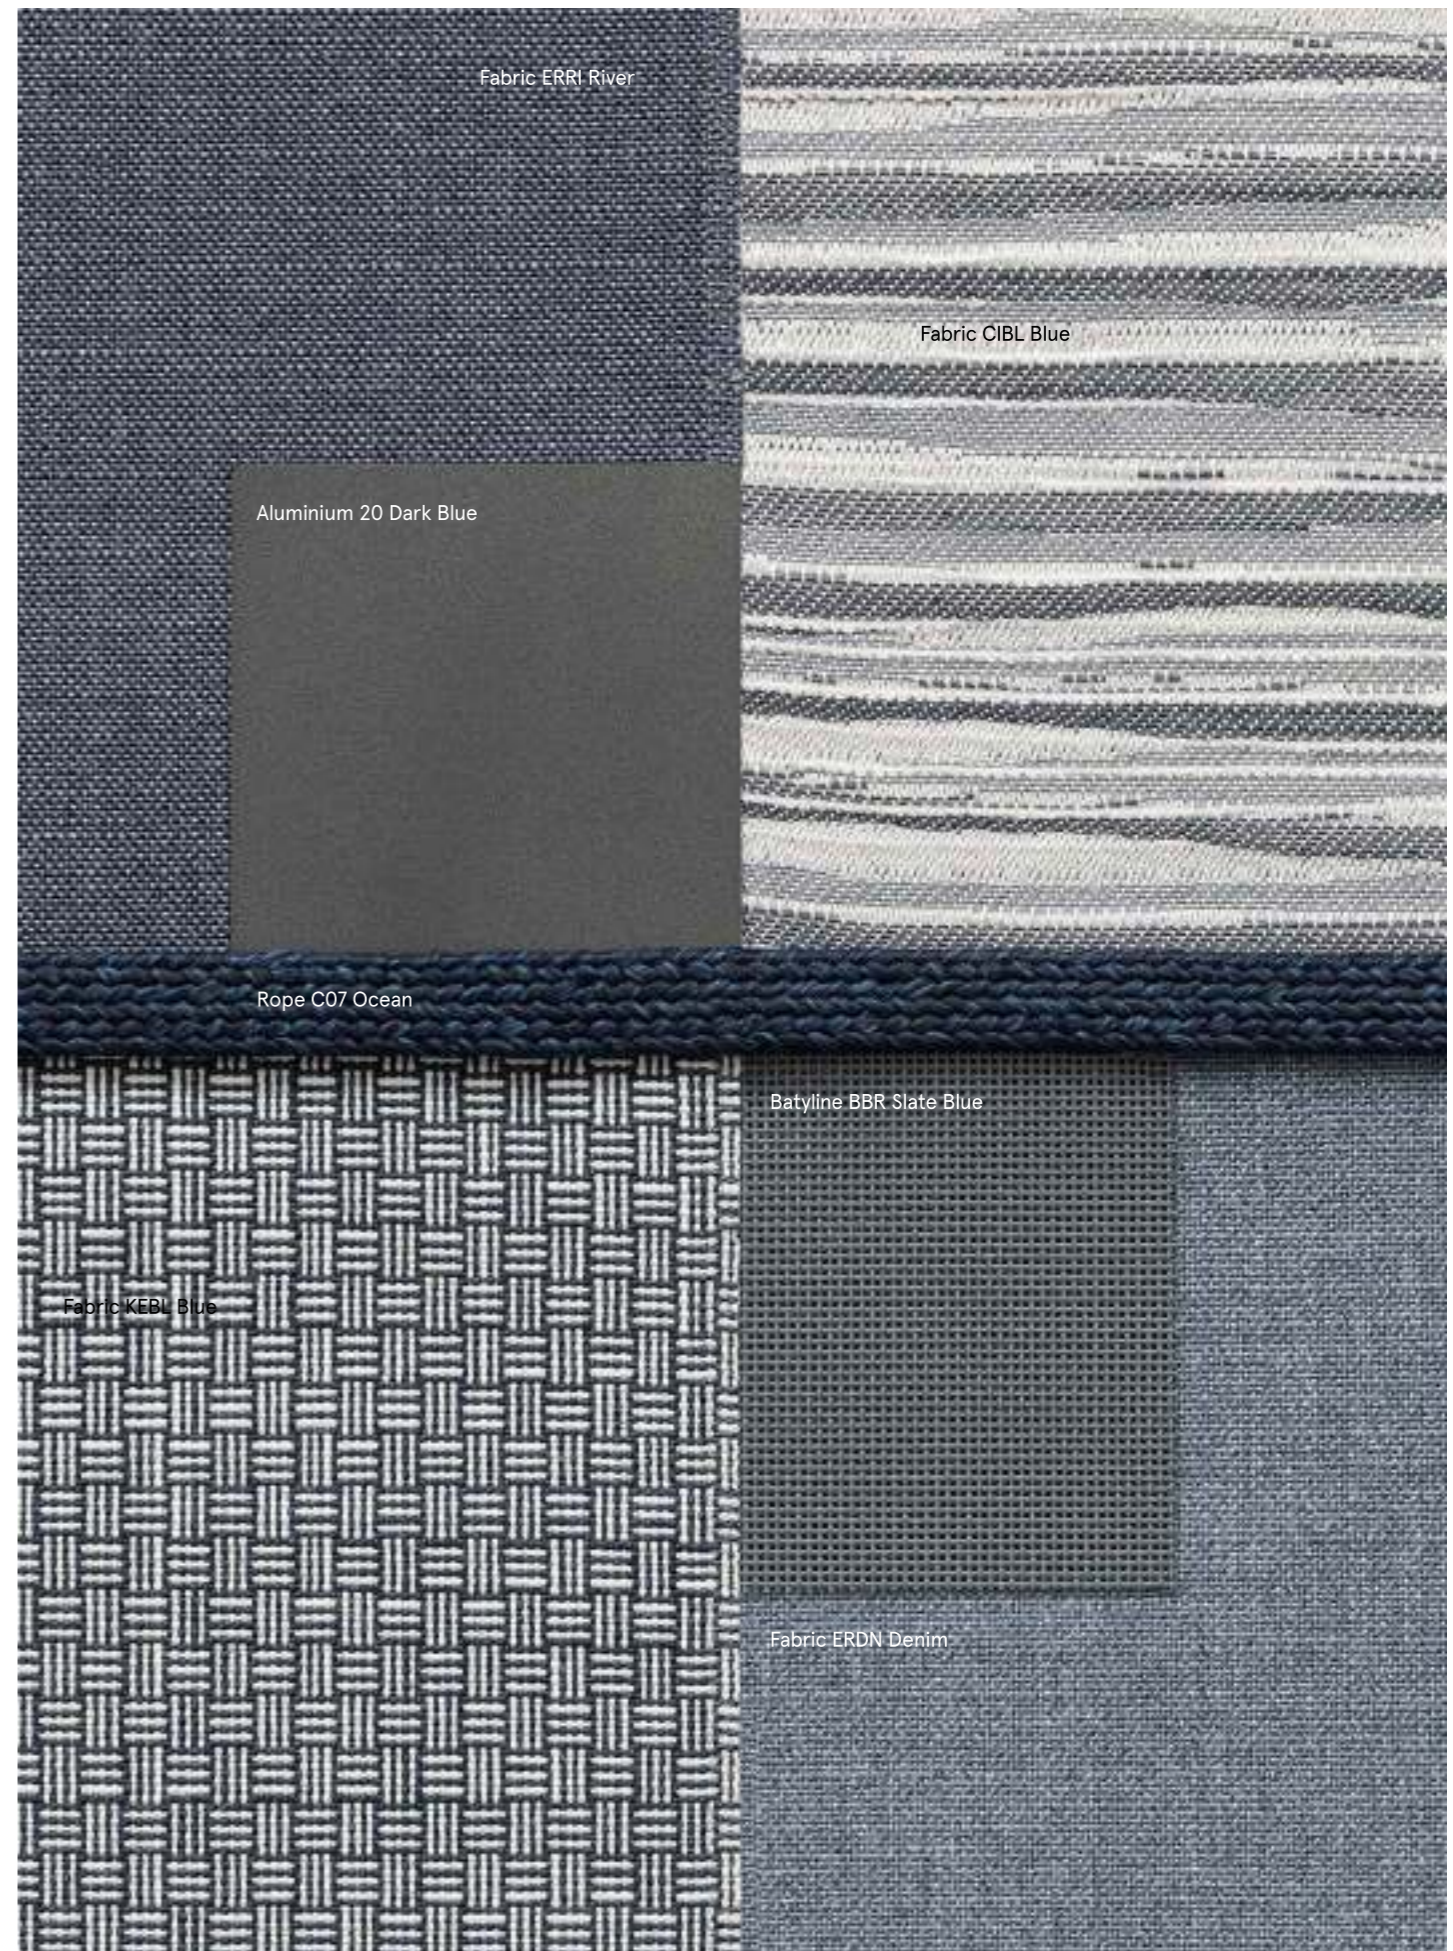

Moodboards, frames and fabrics

Felt FRA Copper

Fabric KEPI Pink

Aluminium 24 Terracotta

Rope C01 Arizona

Fabric PTBU Blush

Fabric ERSF Starfish

Fabric PNME Menta

Aluminium 19 Green Tea

Betyline BVE Green

Fabric ATAM Amazonia

Aluminium 25 Dark Green

Rope C04 Moon

Fabric ERSL Selva

Finiture · Frames

Alluminio Verniciato · Painted Aluminium

20 Blu Notte · Dark Blue

21 Blu Petrolio ·
Blue Teal

22 Iron Grey

23 Maracuja

24 Terracotta · Terracotta

25 Verde Bosco · Dark Green

Alluminio Puntinato · Speckled Aluminium

1S Antracite · Anthracite

Telo lettini · Sunlounger textile

BBI Bianco · White BBR Blu Ardesia · Slate Blue BEC Ecrú BGR Grigio · Grey BMA Marrone · Brown

BNE Nero · Black BVE Verde · Green

Corde • Ropes

C01 Arizona

C02 Black Sand

C03 Mint